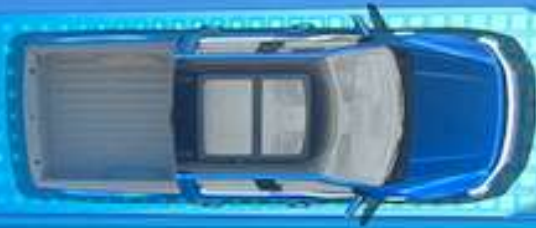

235 km of range

Charging: 32 A 7.7 kW

79%

90% at 6:21 PM, Saturday

PRND

▲ 5°

S

41540.6 km